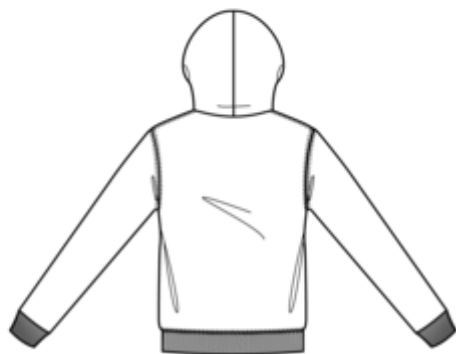

KARIBAN

K479

Sweatvest met capuchon

Afmeting

Measurements in cm	XS	S	M	L	XL	XXL	3XL	4XL
TE01 - 1/2 chest width at 1.5cm below armhole	49.00	52.00	55.00	58.00	61.00	64.00	67.00	70.00
TF01 - Total height from HSP	69.00	71.00	73.00	75.00	77.00	79.00	81.00	83.00
TG02 - Long sleeve length	60.50	61.50	62.50	63.50	64.50	65.50	66.50	67.50